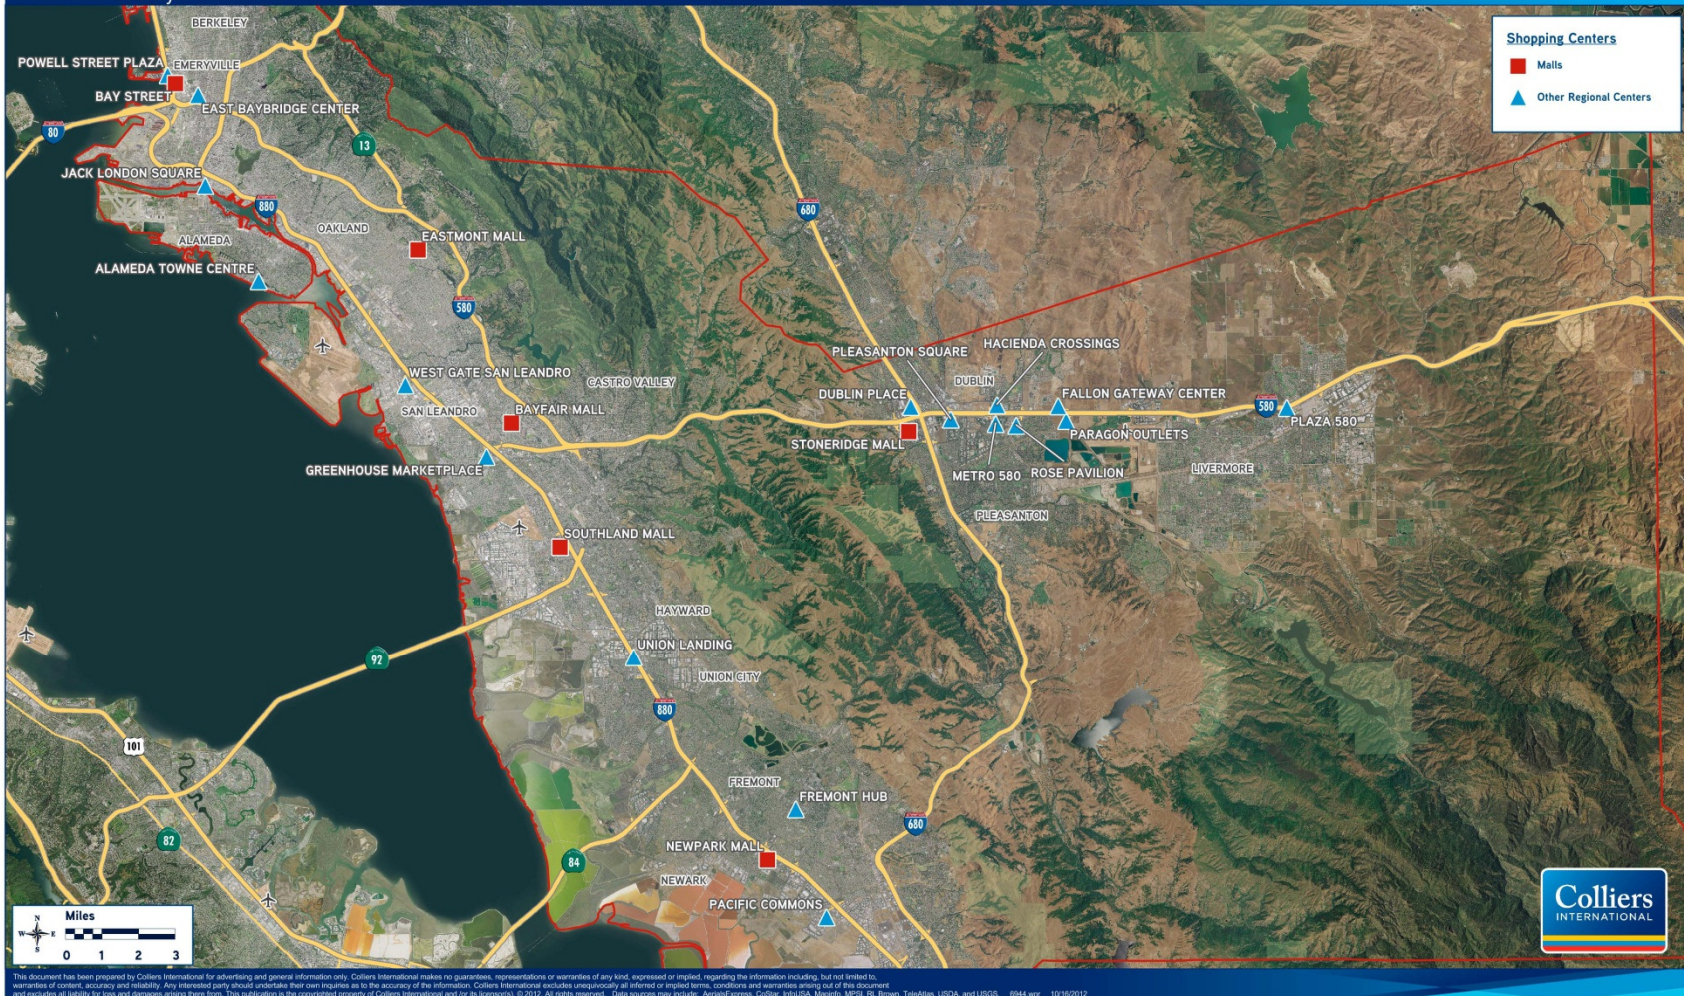

## MAJOR NEW GROCERY

- 14 Walmart Neighborhood
- 15 Walmart Neighborhood
- 16 Sprouts/Sunflower - San
- 17 Sprouts/Sunflower - San
- 18 Sprouts/Sunflower - Mt.
- 19 Sprouts/Sunflower -
- 20 Safeway-Homestead Square
- 21 Safeway-Village Oaks
- 22 Grocery Outlet-Foxworthy
- 23 Grocery Outlet-Downtown SJ
- 24 Grocery Outlet-Lawrence

## Malls & Major Shopping Centers Alameda County

SHOPPING CENTERS OR MALLS	
1	Sunrise Festival Shopping Center
2	Marketplace 99
3	Laguna Crossroads
4	Laguna Gateway
5	Solano Mall
6	Broadstone
7	Folsom Gateway
8	Lincoln Crossing
9	Sunwest Plaza
10	Walmart & Sam's Club
11	Creekside Town Center
12	Creekside Ridge
13	Roseville Square
14	Roseville Shopping Center
15	The Promenade at Sacramento Gateway
16	Natomas Marketplace
17	Sac Central Shopping Center
18	Nut Tree
19	Riverpoint Center
20	Woodland Gateway

## SACRAMENTO AREAS