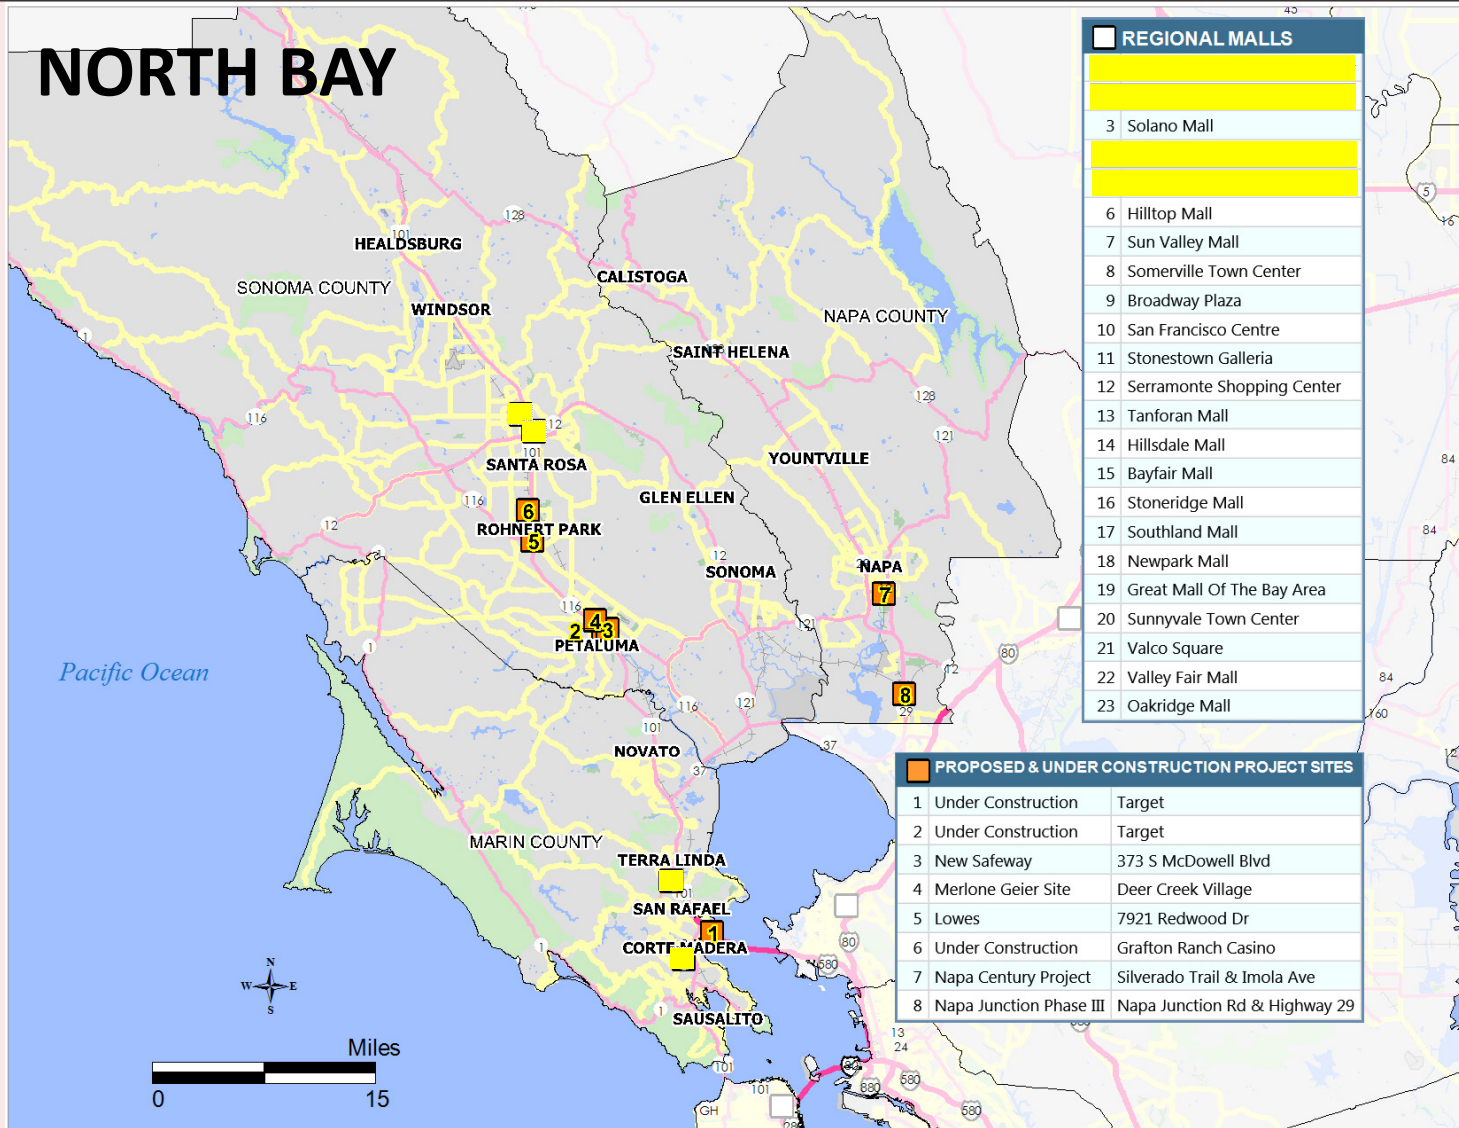

# ideaexchange<sup>®</sup>

ICSC Northern California

## NEW DEVELOPMENTS

- 1 Blossom Hill at Los Gatos
- 2 Sun Garden Retail Center
- 3 Willow Glen Town Square
- 4 Walgreens @ Almaden
- 5 Almaden Ranch
- 6 Village Oaks
- 7 San Jose Market Center
- 8 @First
- 9 Pacific Commons Expansion

## REDEVELOPMENT

- 10 The Village at San Antonio
- 11 Santa Clara Centre
- 12 Homestead Square
- 13 Hacienda Gardens

## MAJOR NEW GROCERY

- 14 Walmart Neighborhood
- 15 Walmart Neighborhood
- 16 Sprouts/Sunflower - San
- 17 Sprouts/Sunflower - San
- 18 Sprouts/Sunflower - Mt.
- 19 Sprouts/Sunflower -
- 20 Safeway-Homestead Square
- 21 Safeway-Village Oaks
- 22 Grocery Outlet-Foxworthy
- 23 Grocery Outlet-Downtown SJ
- 24 Grocery Outlet-Lawrence