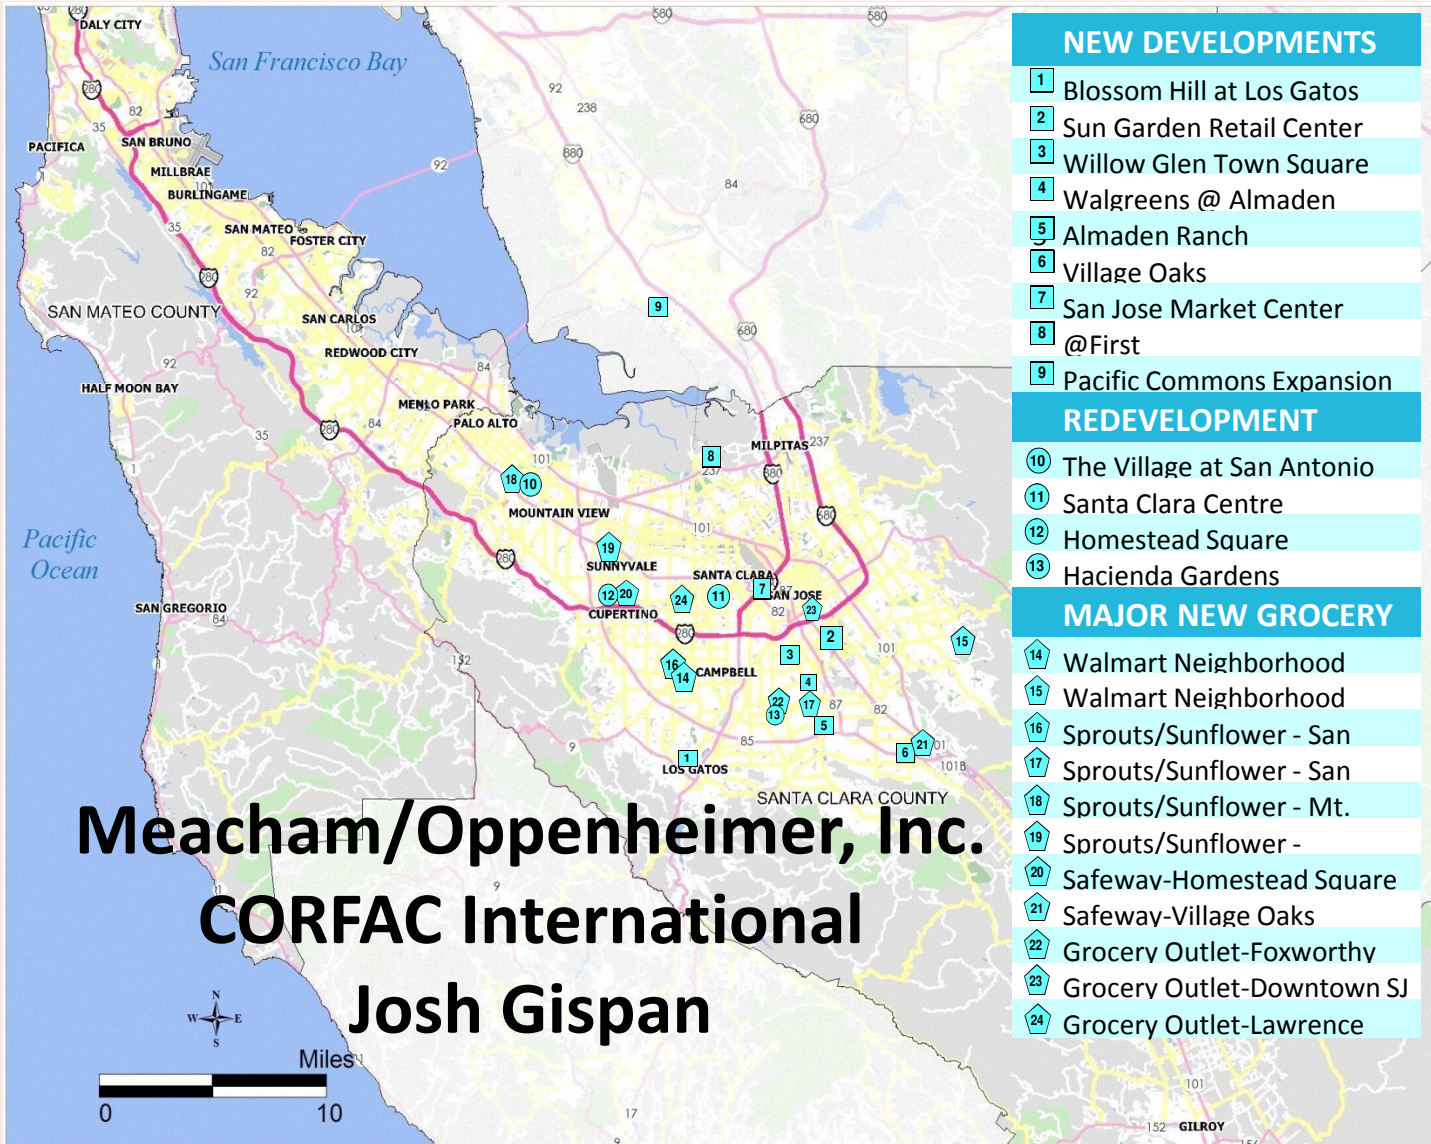

# ideaexchange<sup>®</sup>

ICSC Northern California

## NEW DEVELOPMENTS

- 1 Blossom Hill at Los Gatos
- 2 Sun Garden Retail Center
- 3 Willow Glen Town Square
- 4 Walgreens @ Almaden
- 5 Almaden Ranch
- 6 Village Oaks
- 7 San Jose Market Center
- 8 @First
- 9 Pacific Commons Expansion

## REDEVELOPMENT

- 10 The Village at San Antonio
- 11 Santa Clara Centre
- 12 Homestead Square
- 13 Hacienda Gardens

## MAJOR NEW GROCERY

- 14 Walmart Neighborhood
- 15 Walmart Neighborhood
- 16 Sprouts/Sunflower - San
- 17 Sprouts/Sunflower - San
- 18 Sprouts/Sunflower - Mt.
- 19 Sprouts/Sunflower -
- 20 Safeway-Homestead Square
- 21 Safeway-Village Oaks
- 22 Grocery Outlet-Foxworthy
- 23 Grocery Outlet-Downtown SJ
- 24 Grocery Outlet-Lawrence