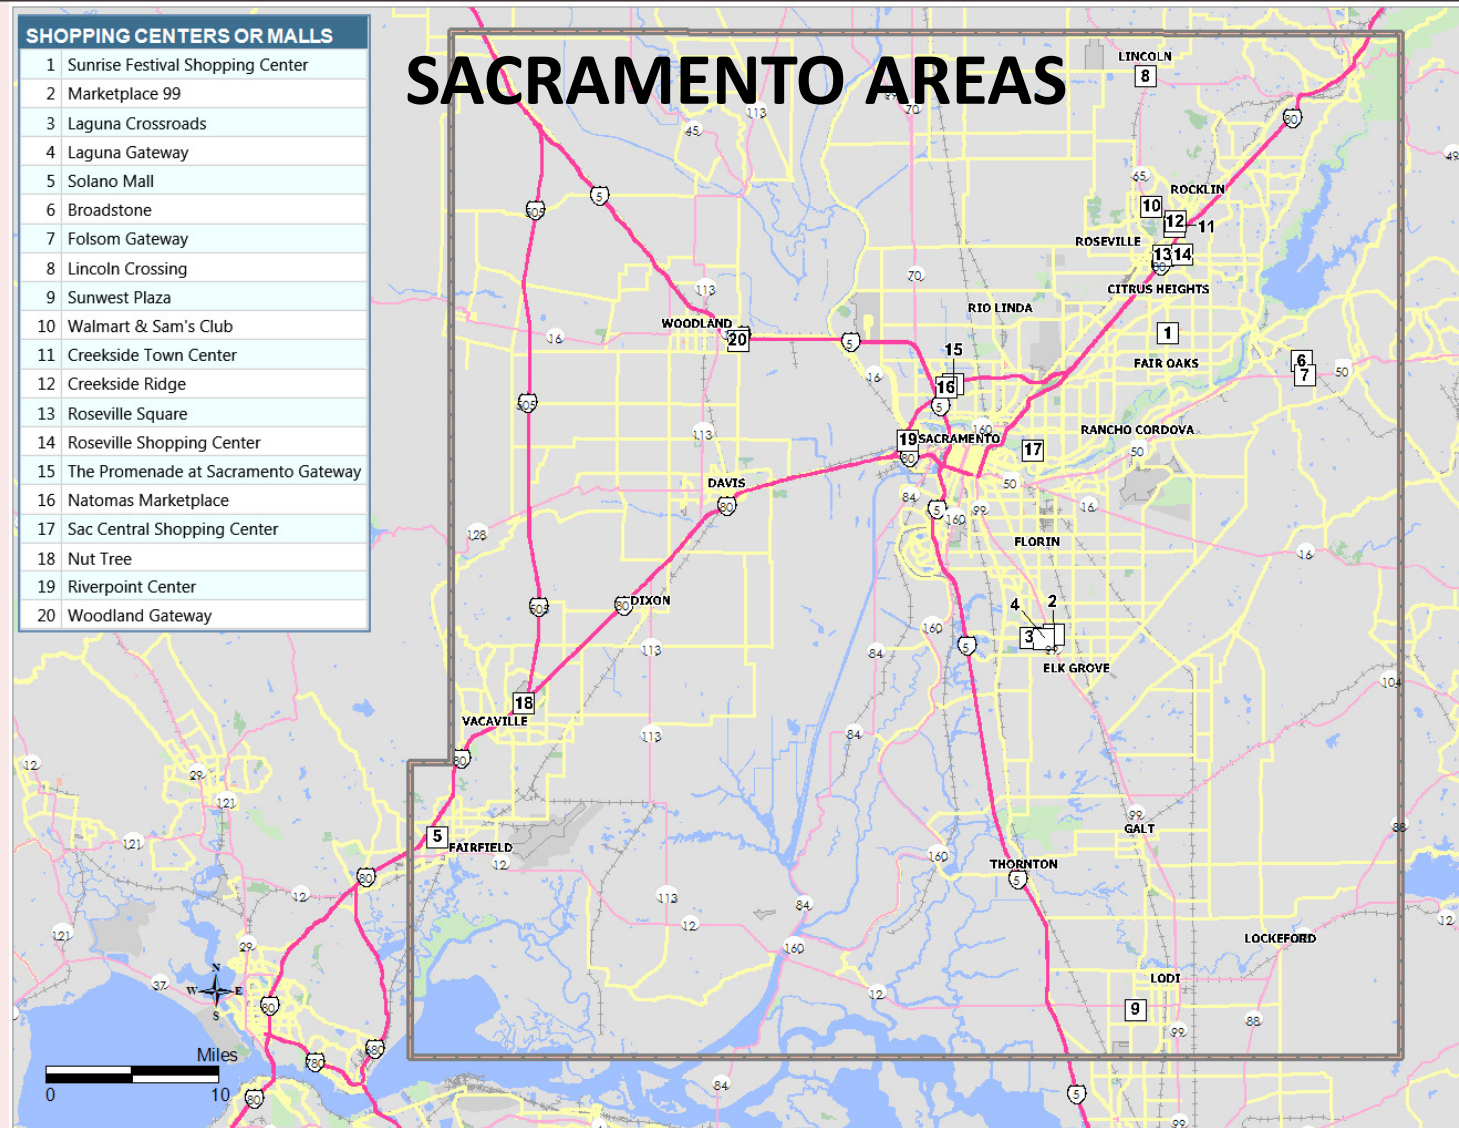

SHOPPING CENTERS OR MALLS	
1	Sunrise Festival Shopping Center
2	Marketplace 99
3	Laguna Crossroads
4	Laguna Gateway
5	Solano Mall
6	Broadstone
7	Folsom Gateway
8	Lincoln Crossing
9	Sunwest Plaza
10	Walmart & Sam's Club
11	Creekside Town Center
12	Creekside Ridge
13	Roseville Square
14	Roseville Shopping Center
15	The Promenade at Sacramento Gateway
16	Natomas Marketplace
17	Sac Central Shopping Center
18	Nut Tree
19	Riverpoint Center
20	Woodland Gateway

## SAN FRANCISCO