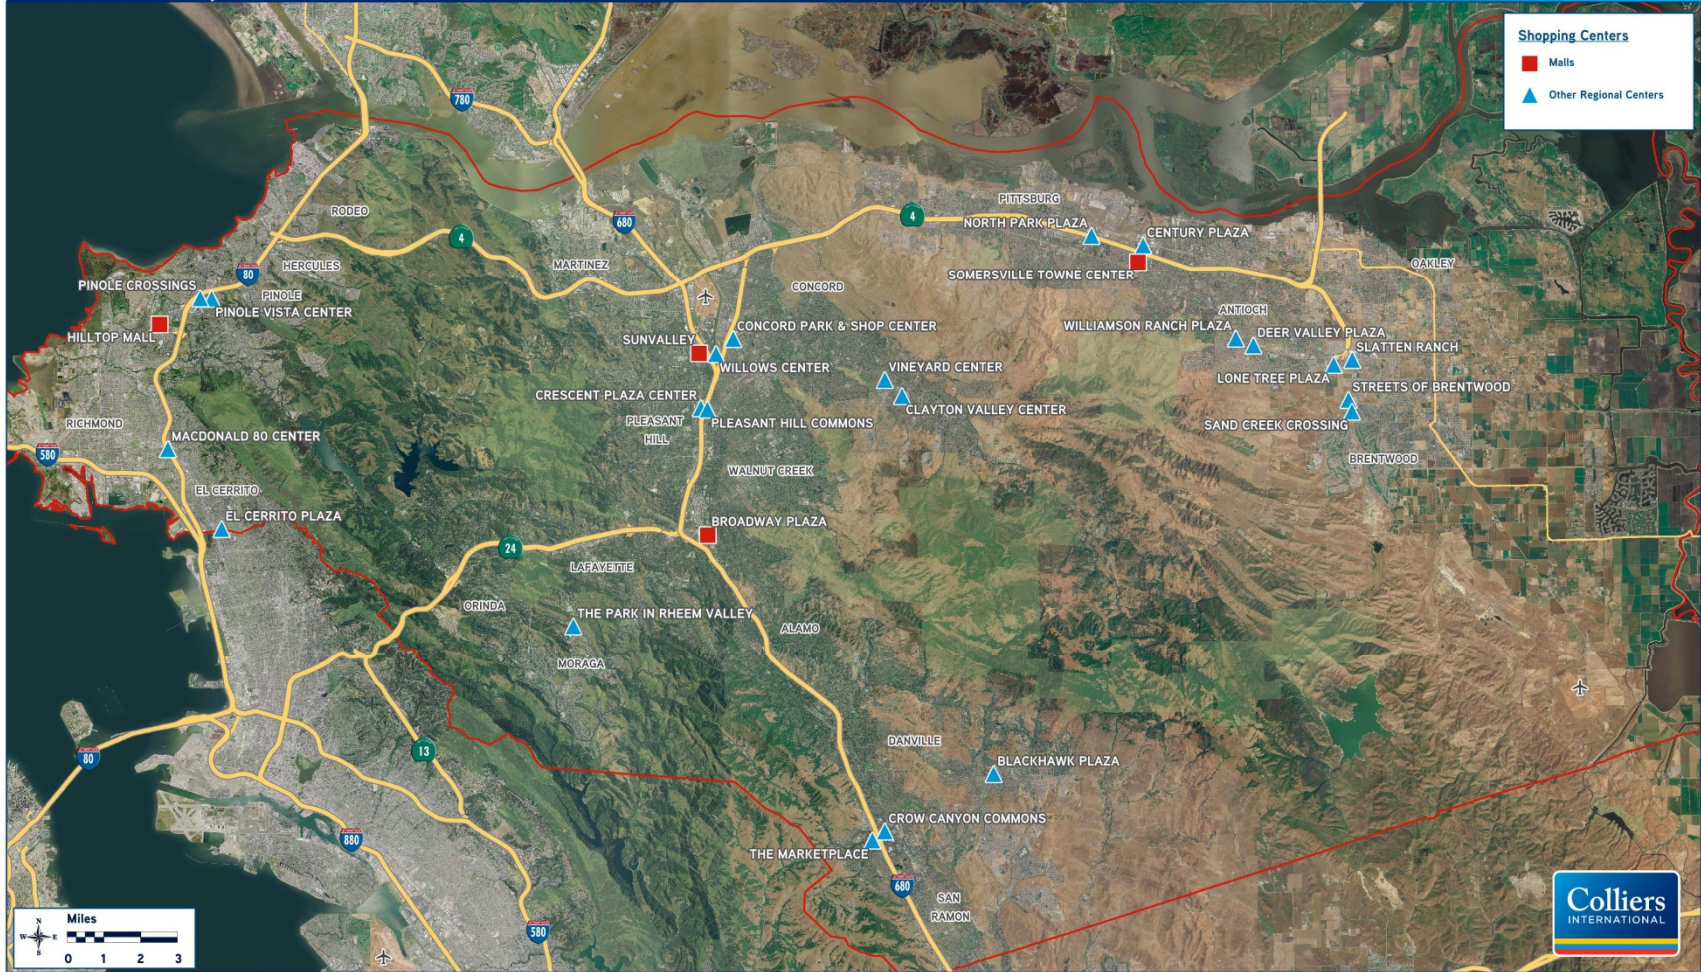

Malls & Major Shopping Centers Contra Costa County

Shopping Centers

- Malls
- ▲ Other Regional Centers

SHOPPING CENTERS OR MALLS	
1	Sunrise Festival Shopping Center
2	Marketplace 99
3	Laguna Crossroads
4	Laguna Gateway
5	Solano Mall
6	Broadstone
7	Folsom Gateway
8	Lincoln Crossing
9	Sunwest Plaza
10	Walmart & Sam's Club
11	Creekside Town Center
12	Creekside Ridge
13	Roseville Square
14	Roseville Shopping Center
15	The Promenade at Sacramento Gateway
16	Natomas Marketplace
17	Sac Central Shopping Center
18	Nut Tree
19	Riverpoint Center
20	Woodland Gateway

SACRAMENTO AREAS