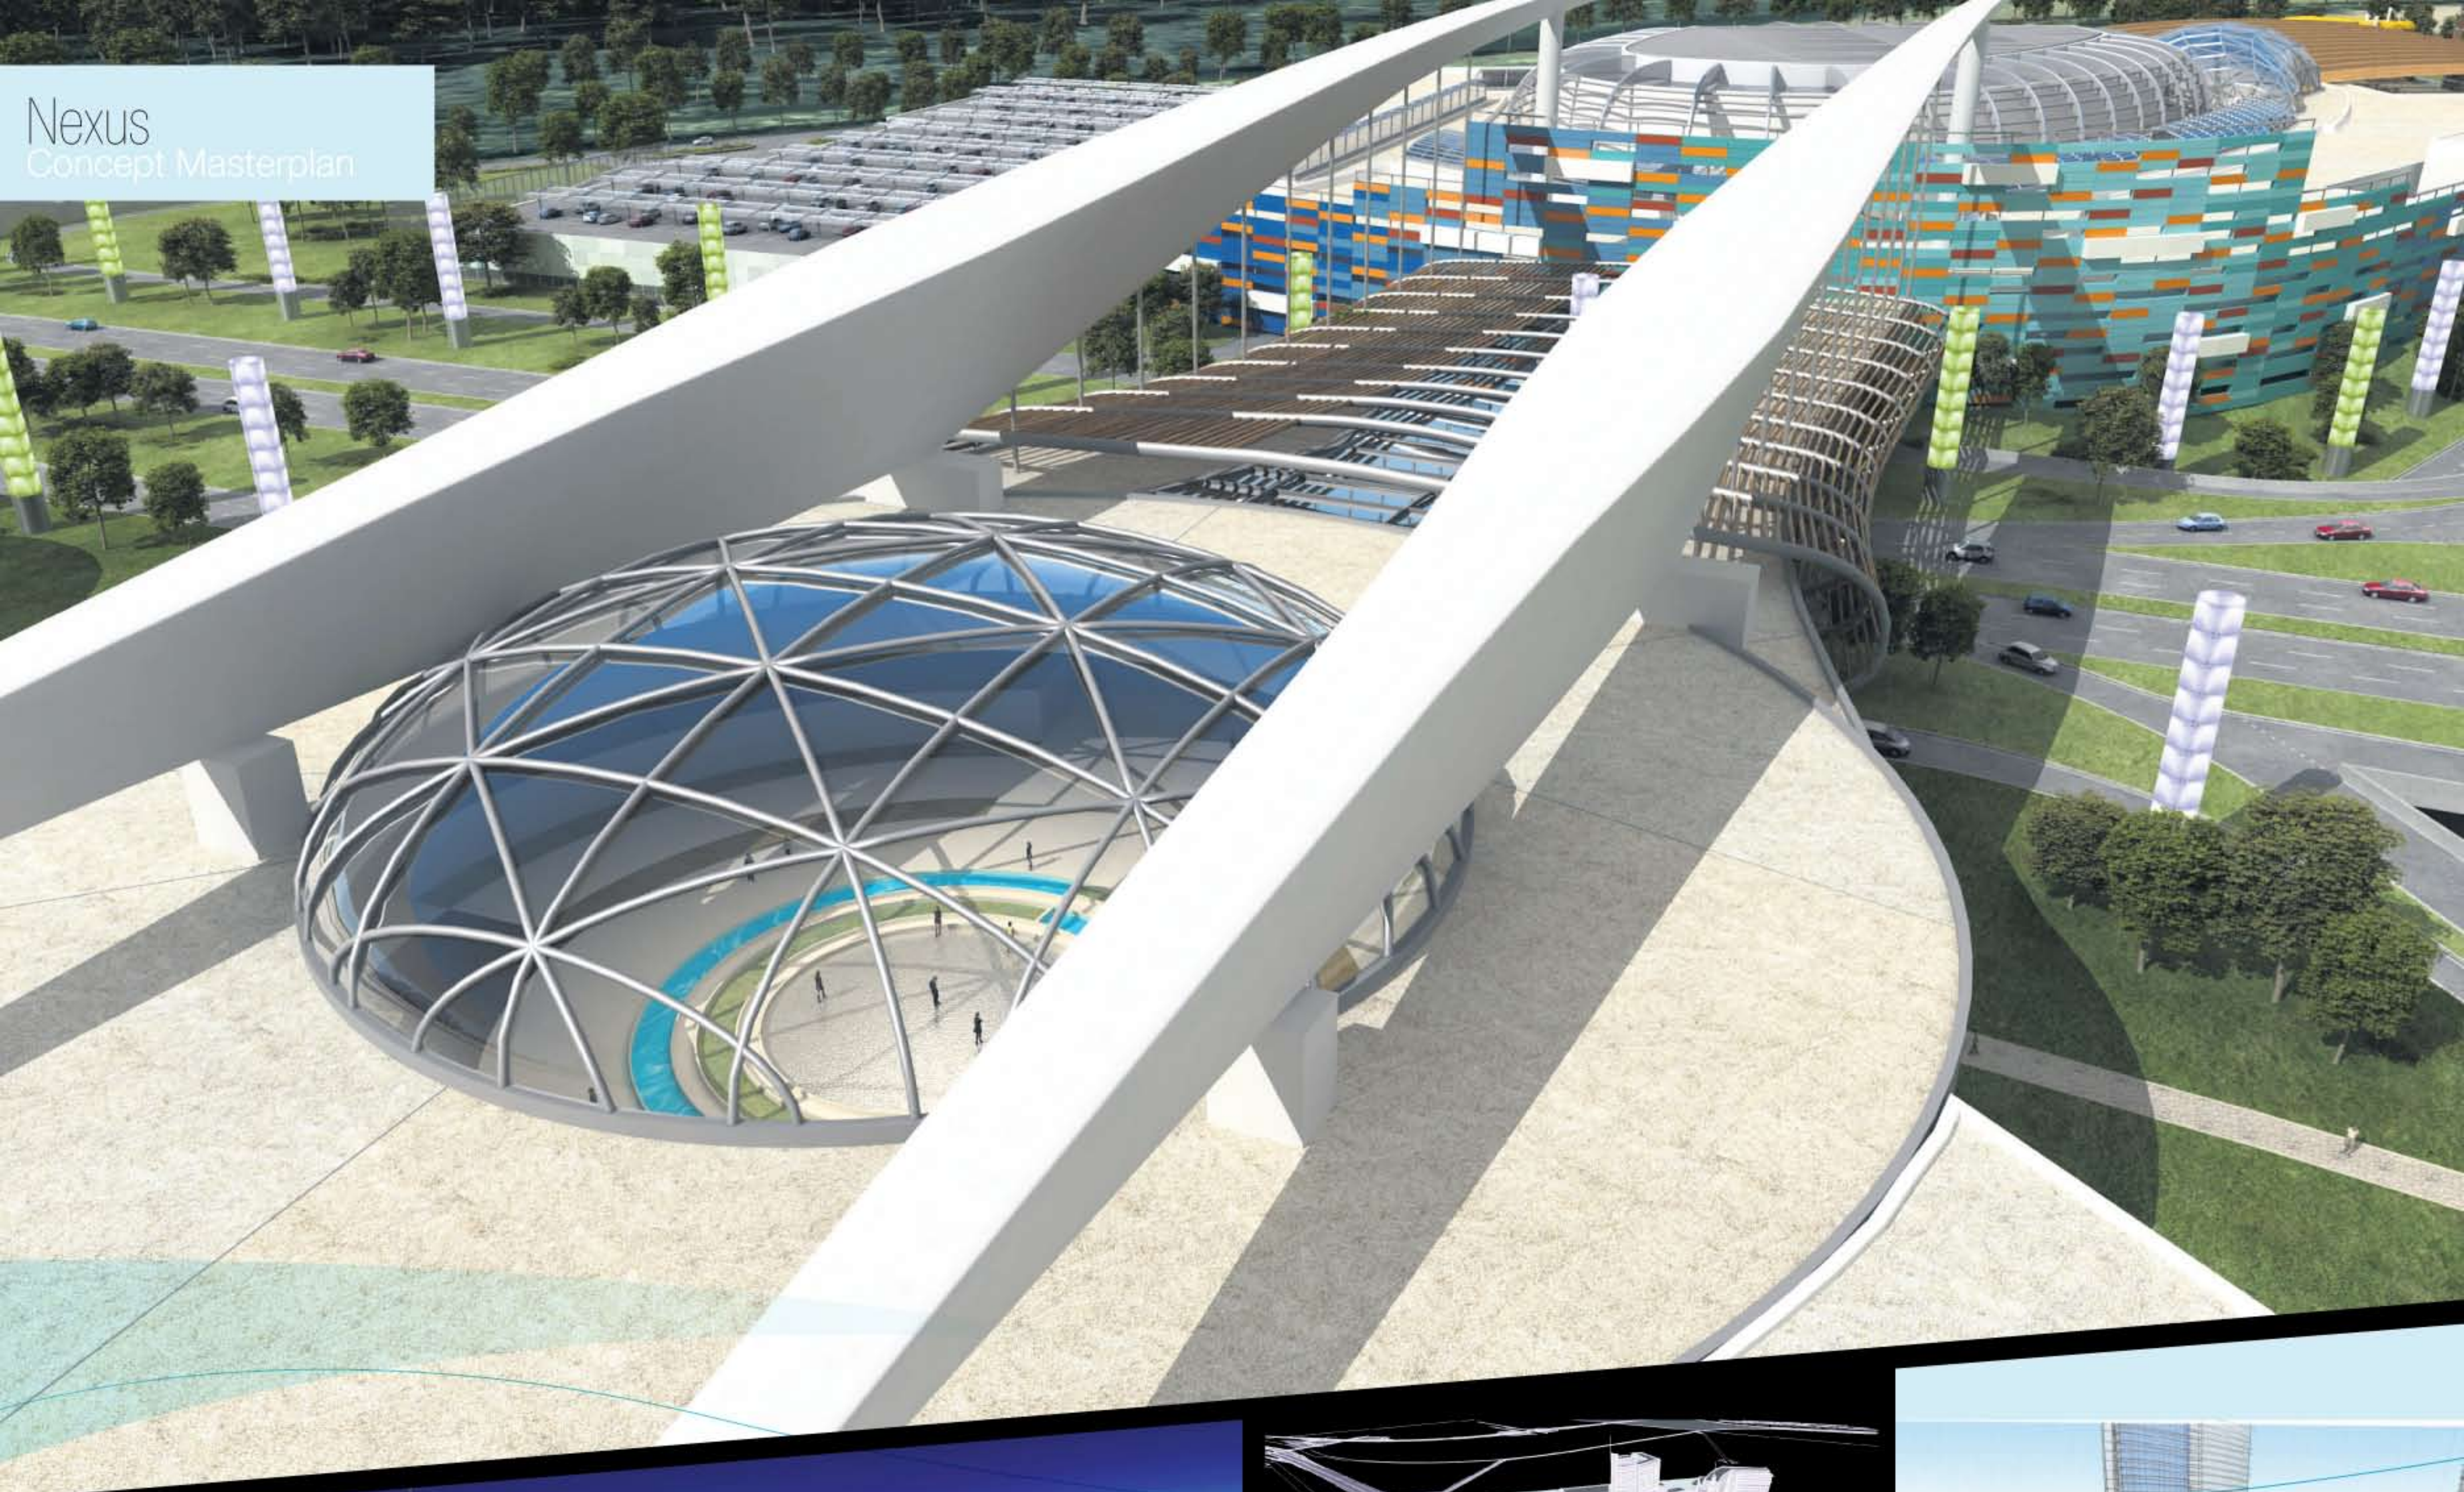

Nexus

Concept Masterplan

Nexus

"like the matrix of connection between things"

This mixed use development is located in the heart of central Europe. Its situation gives this project a unique and advantageous position, as it is well communicated both from the capital city to the north and other neighbouring European cities, close by.

Apart from the unusual site conditions, the different mix of uses make this scheme a unique and innovative scheme for the region. The program consists of a mixture of elements with complementary synergies across both sides of the site. Such a unique mix is expressed in the architecture of the development making it a unique experience for the people of this region.