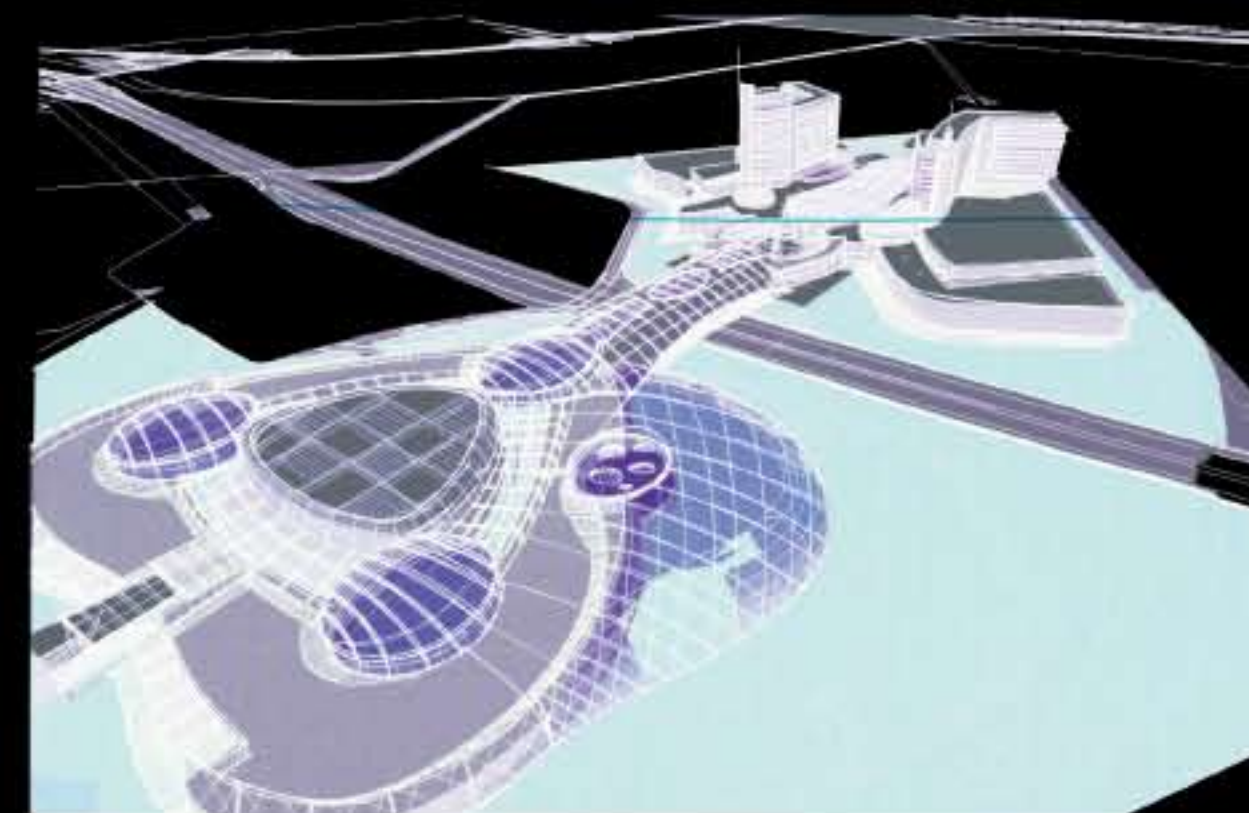

Nexus

Concept Masterplan

Nexus

"like the matrix of connection between things"

This mixed use development is located in the heart of central Europe. Its situation gives this project a unique and advantageous position, as it is well communicated both from the capital city to the north and other neighbouring European cities, close by.

Apart from the unusual site conditions, the different mix of uses make this scheme a unique and innovative scheme for the region. The program consists of a mixture of elements with complementary synergies across both sides of the site. Such a unique mix is expressed in the architecture of the development making it a unique experience for the people of this region.