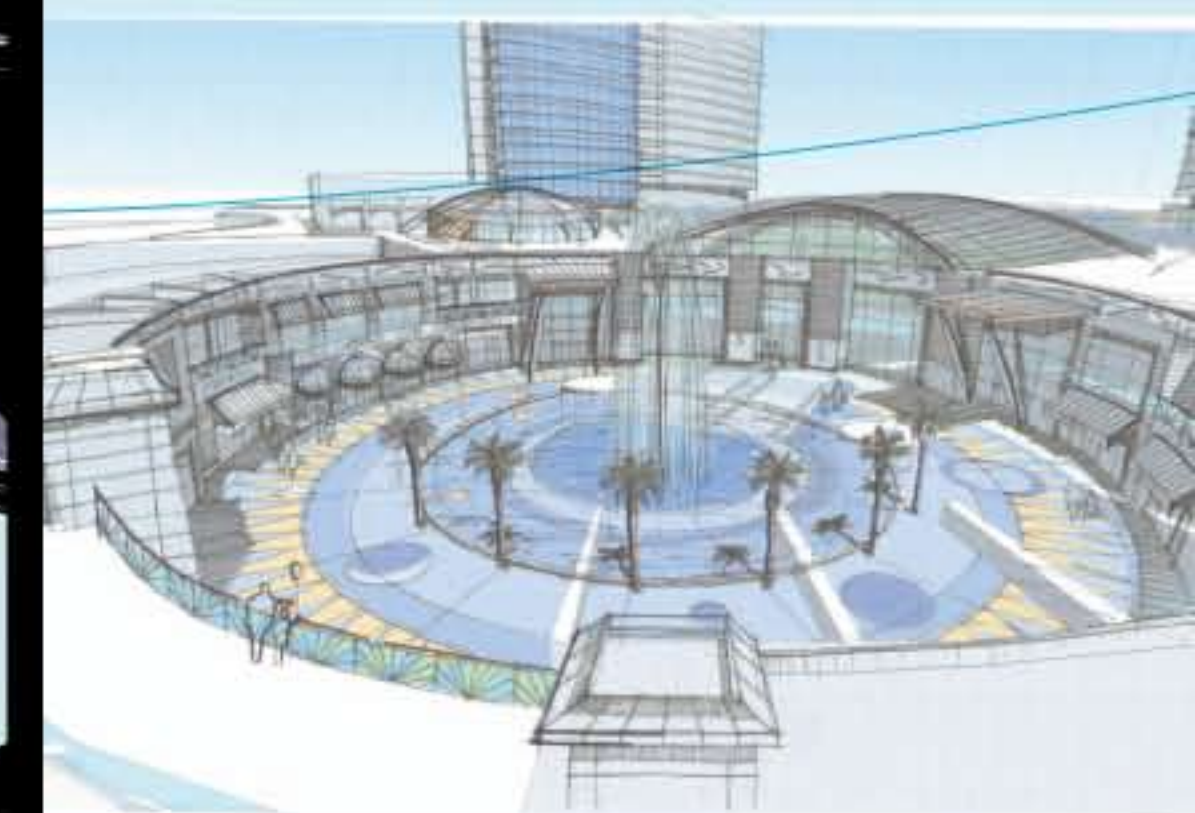

Nexus

Concept Masterplan

Nexus

"like the matrix of connection between things"

This mixed use development is located in the heart of central Europe. Its situation gives this project a unique and advantageous position, as it is well communicated both from the capital city to the north and other neighbouring European cities, close by.

Apart from the unusual site conditions, the different mix of uses make this scheme a unique and innovative scheme for the region. The program consists of a mixture of elements with complementary synergies across both sides of the site. Such a unique mix is expressed in the architecture of the development making it a unique experience for the people of this region.