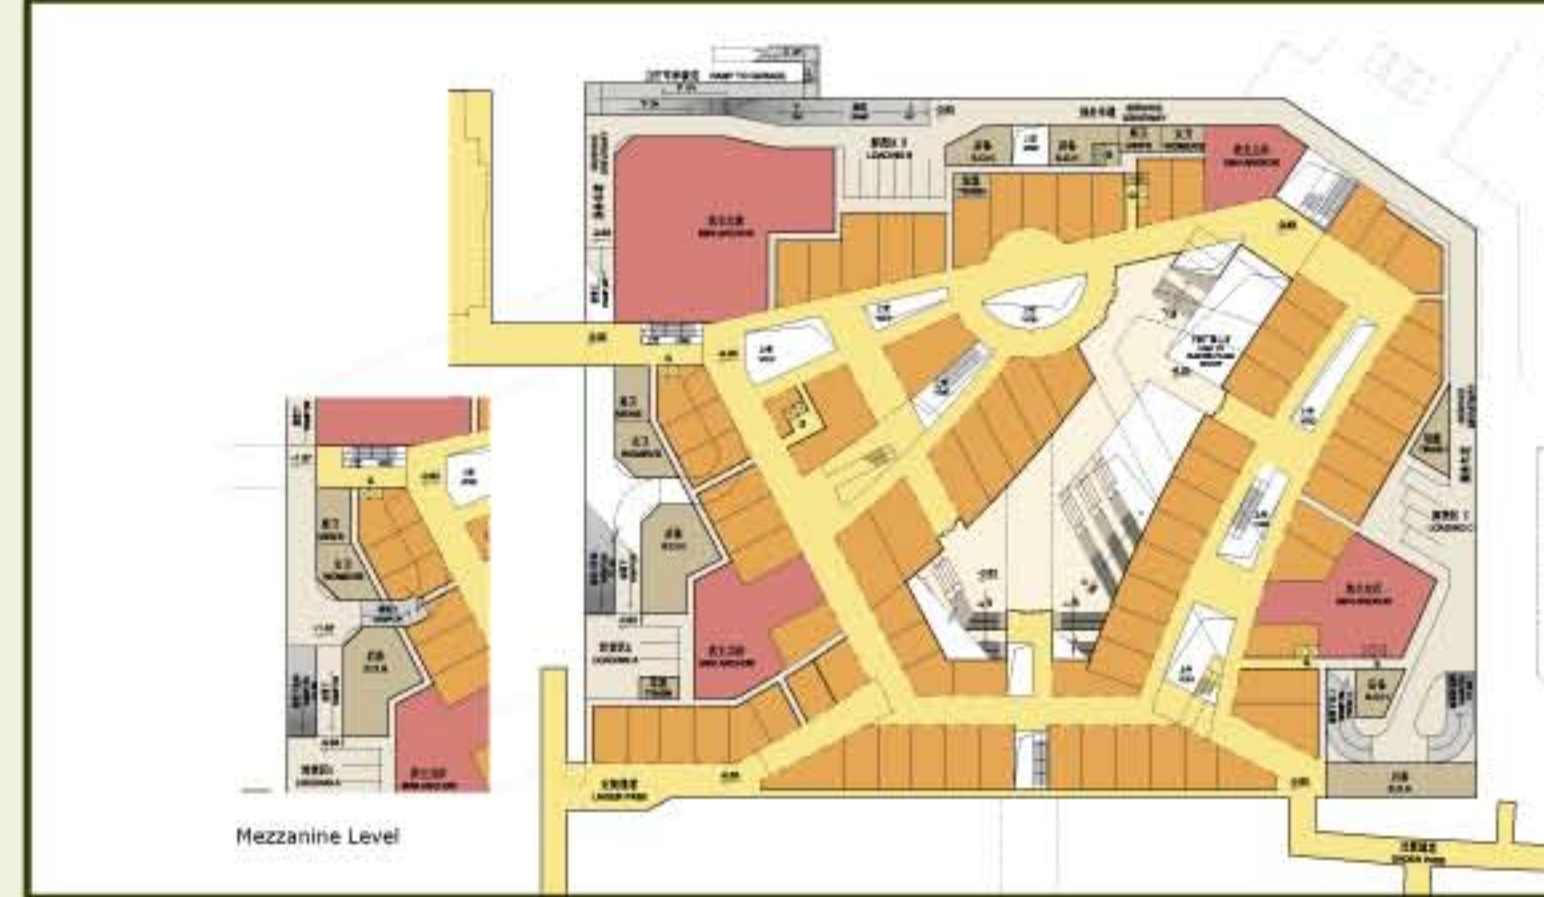

HANGZHOU WULIN PLAZA

HANGZHOU, CHINA

SITE PLAN

LEVEL B1 PLAN

LEVEL B2 PLAN

Concept Diagrams

B1 LEVEL

B2 LEVEL

UNIQUE SENSE OF PLACE

A dynamic combination of form and function, Wulin Plaza serves as a junction for social, commercial and civic activities. The 112,000 SM destination seamlessly combines retail, transit, and public plazas creating an elegant landmark celebrating the old and new.