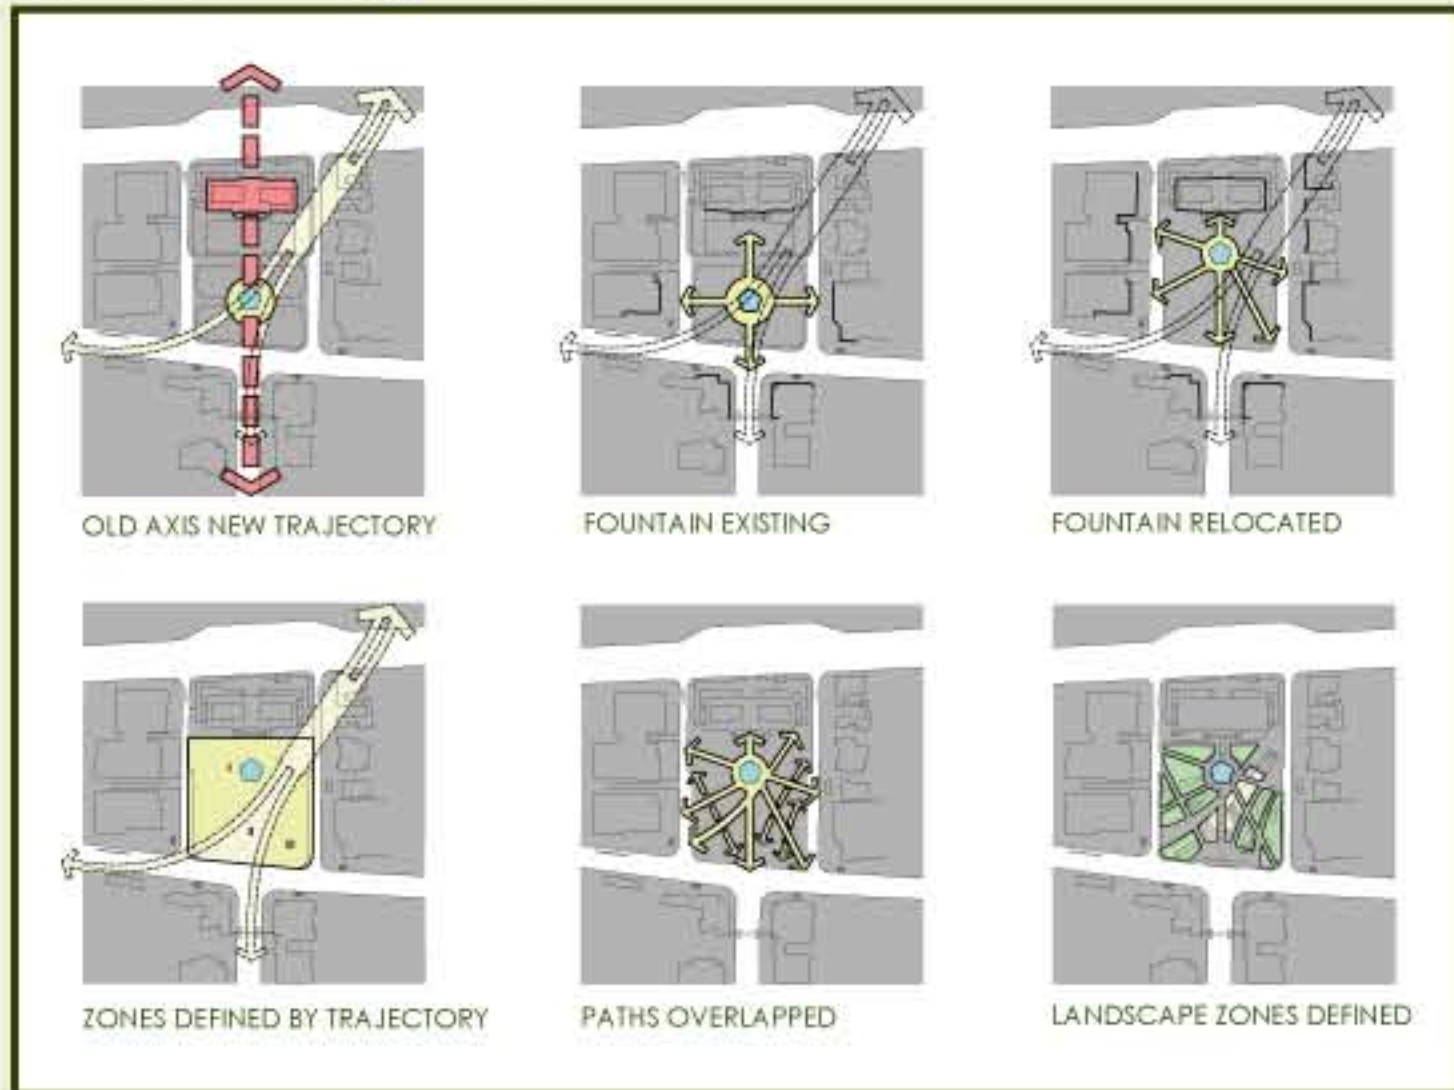

HANGZHOU WULIN PLAZA

HANGZHOU, CHINA

SITE PLAN

LEVEL B1 PLAN

LEVEL B2 PLAN

Concept Diagrams

B1 LEVEL

B2 LEVEL

UNIQUE SENSE OF PLACE

A dynamic combination of form and function, Wulin Plaza serves as a junction for social, commercial and civic activities. The 112,000 SM destination seamlessly combines retail, transit, and public plazas creating an elegant landmark celebrating the old and new.